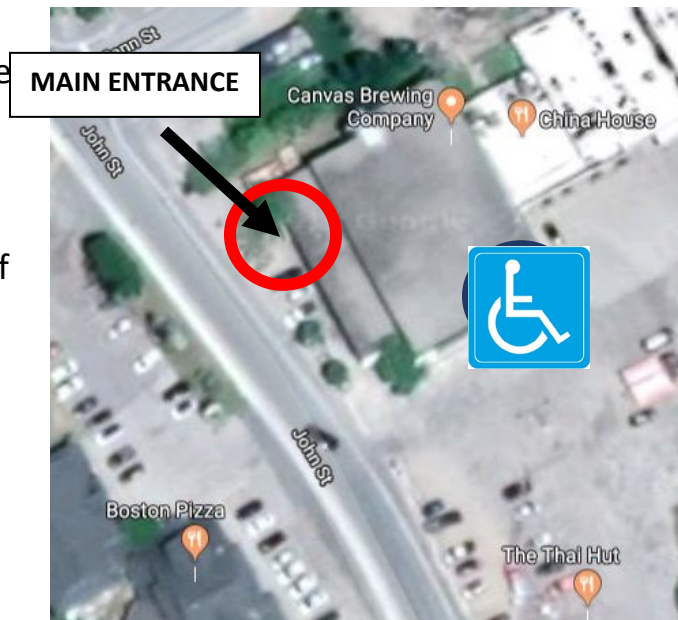

THANK YOU FOR ATTENDING BROADWAY AFTER DARK!

We're thrilled to bring you this one of a kind show in the brand new Canvas Brewery event space! As it is a brand new space, we wanted to offer some general information about the show and the building.

1. Doors will open at 7pm. The show will start at 9pm. The seating is general admission, so arrive early to get the best seats.
2. There will be a bar that will be serving beer from Canvas Brewery as well as wine (both red and white). This is a Cash Bar only.
3. This is an all Ages Show. To purchase alcohol, you must be able to produce government issued photo identification showing that you are age 19 or over.
4. There are two entrances to the space. The main entrance is on John St. across from Boston Pizza. For anyone requiring wheelchair access, there is a ramp on the side of the building facing Tim Horton's. (Please see map beside for details).
5. You will be the very first audience to see a performance in this space! While the event space is finished, the rest of the building is still under construction. As such, we ask for your understanding that there may still be some dust and dirt left from the work.
6. If you have any questions or concerns about the performance, please don't hesitate to contact us at 705-788-2787 or info@huntsvillemfestival.ca